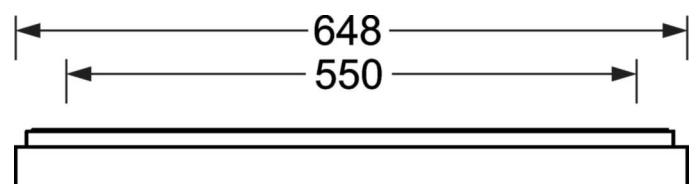

Wall and ceiling light - Micro-prismatic diffuser - direct distribution

Sheet steel enclosure with powder-coated rectangular cross-section, integrated wall mounting plate for easy and quick installation; Housing colour silver grey/white aluminium RAL 9006; Micro prism pane in "multilayer" technology, Light distribution direct distribution by means of Micro-prismatic diffuser of PMMA, à microparalume individuel noir, composante lumineuse indirecte homogène par diffuseur opalin en PMMA. Suitable for VDU workstations,  $65^\circ < 3000 \text{ cd/m}^2$  omnidirectional glare reduction in accordance with current DIN-EN 12464-1 standard, UGR (4H/8H) 18.4. Easy to install connection, directly to the top of the luminaire with a terminal cover cap; the ETM levels can be easily set from the top of the luminaire. Electrical connection via 5-pole connection terminal with plug-in contacts..

## LIGHTING TECHNOLOGY

Placement	LED, Colour rendering/Light colour CRI $\geq 80 / 3000\text{K}$
Colour tolerance (MacAdam)	3SDCM
Photobiological safety (Luminaire)	RGO
Nominal luminous flux/switching steps (EDM)	2400lm/20W, 2100lm/17W, 1800lm/14W, 1400lm/11W
LED service life	100000h L80/B10 (Tq $25^\circ\text{C}$ ), 50000h L90/B50 (Tq $25^\circ\text{C}$ )
Luminaire luminous efficiency	128lm/W-122lm/W
UGR lat./long.	18.2 / 18.4 (20W)

## MECHANICS

Housing colour	silver grey/white aluminium RAL 9006
Dimensions (LxWxH/DxH)	648mm x 354mm x 55mm
Weight (net)	3.6kg
Cable entry KE (X/Y)	0mm/0mm
Type of installation	Wall mounting, Ceiling-mounted single installation

## Dimensions

---

L	648 mm	Length
B	354 mm	Width
H	55 mm	Height
A1	550 mm	Mounting distance single mounting
A4	60 mm	Mounting distance (width)
X	0 mm	Distance cable infeed to the center of the luminaire on the X-axis
Y	0 mm	Distance cable infeed to the center of the luminaire on the Y-axis