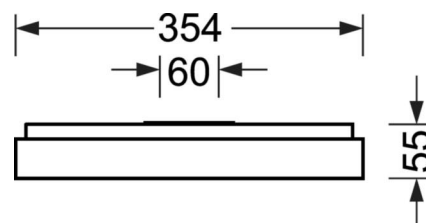

## LIGHTING TECHNOLOGY

Placement	LED, Colour rendering/Light colour CRI $\geq 80 / 3000\text{K}$
Colour tolerance (MacAdam)	3SDCM
Photobiological safety (Luminaire)	RGO
Nominal luminous flux/switching steps (EDM)	2400lm/20W, 2100lm/17W, 1800lm/14W, 1400lm/11W
LED service life	100000h L80/B10 (Tq $25^\circ\text{C}$ ), 50000h L90/B50 (Tq $25^\circ\text{C}$ )
Luminaire luminous efficiency	128lm/W-122lm/W
UGR lat./long.	18.2 / 18.4 (20W)

## MECHANICS

Housing colour	silver grey/white aluminium RAL 9006
Dimensions (LxWxH/DxH)	648mm x 354mm x 55mm
Weight (net)	3.6kg
Cable entry KE (X/Y)	0mm/0mm
Type of installation	Wall mounting, Ceiling-mounted single installation

## DEEP-LINK

<https://www.regiolum.de/en/article/65756014175>

Reference	LED 2400lm/20W 830
$\eta_{\text{LB}}$	100 %
$\Phi_{\downarrow/\uparrow}$	100 % / 0 %
UGR lat./long.	18.2 / 18.4
VDU	$65^\circ < 3000\text{cd/m}^2$

## Dimensions

---

L	648 mm	Length
B	354 mm	Width
H	55 mm	Height
A1	550 mm	Mounting distance single mounting
A4	60 mm	Mounting distance (width)
X	0 mm	Distance cable infeed to the center of the luminaire on the X-axis
Y	0 mm	Distance cable infeed to the center of the luminaire on the Y-axis