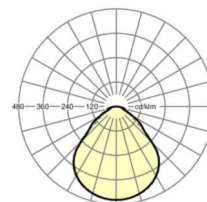

CHARACTERISTICS

Order number	65756014175
EAN number	4020863495542
Commodity code	94051190
Certification mark	IP 20, Protection class I, VDU $65^\circ < 3000$, ENEC10 VDE, F, Indoor, CE
Impact resistance (IK rating)	IK03
Ambient temperatur	ta 25°C
Warranty period	5 years
State funding programs	BEG - Federal funding for efficient buildings (valid only for Germany)

ELECTRICAL ENGINEERING

Controller	Electronic multi-lumen driver, 4-steps (1 pcs.)
System output	20W-11W
Mains voltage	230V/50Hz
Circuit breakers (inrush current)	45 pieces/B10, 73 pieces/B16, 71 pieces/C10, 113 pieces/C16
Energy efficiency class/light source	C

LIGHTING TECHNOLOGY

Placement	LED, Colour rendering/Light colour CRI $\geq 80 / 3000\text{K}$
Colour tolerance (MacAdam)	3SDCM
Photobiological safety (Luminaire)	RGO
Nominal luminous flux/switching steps (EDM)	2400lm/20W, 2100lm/17W, 1800lm/14W, 1400lm/11W
LED service life	100000h L80/B10 (Tq 25°C), 50000h L90/B50 (Tq 25°C)
Luminaire luminous efficiency	128lm/W-122lm/W
UGR lat./long.	18.2 / 18.4 (20W)

MECHANICS

Housing colour	silver grey/white aluminium RAL 9006
Dimensions (LxWxH/DxH)	648mm x 354mm x 55mm
Weight (net)	3.6kg
Cable entry KE (X/Y)	0mm/0mm
Type of installation	Wall mounting, Ceiling-mounted single installation

DEEP-LINK

<https://www.regiolum.de/en/article/65756014175>